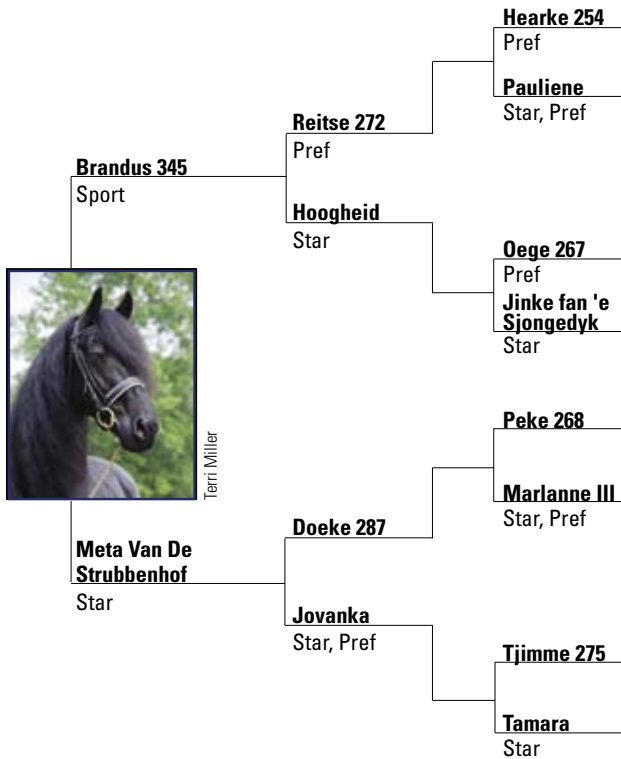

# BREND 413 SPORT

*2000 KFPS Sport Stallion  
Black 16.2H  
By Brandus 345 Sport out of  
Meta van de Strubbenhof Star*

Photos by Terri Miller

## IRON SPRING FARM

Terri Miller

Nienke Res by Brend 413

Jacob Melissen

Syb van't Rensink by Brend 413

Jacob Melissen

## BREND 413 SPORT

2000 KFPS Sport Stallion, Black 16.2 H

Brend has quickly become a farm favorite with his sweet nature and willingness to learn. He has been successful in national dressage competitions in Holland and the USA. Among his victories, the 2008 Third Level Adult Amateur Championships at the GAIG/USDF Region 1 Championships.