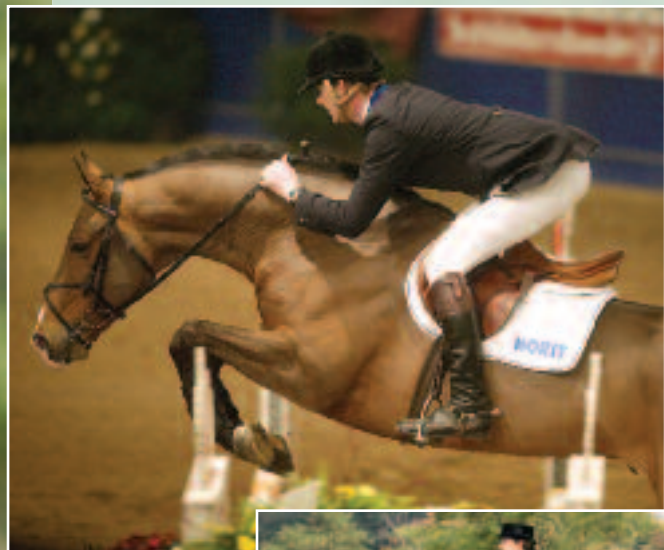

RIVERMAN ISF

1998 KWPN Stallion

Bay, 16.2 H

by Kenwood out of Jaludine (Ster, Pref)

Photos by Jacob Melissen

IRON SPRING FARM

RIVERMAN ISF

1998 KWPN Stallion, Bay, 16.2 H

In 2007 Iron Spring Farm welcomed the exciting KWPN stallion Riverman ISF to its collection. This handsome bay stallion has natural athletic ability and a wonderful temperament. In 2001 Riverman ISF was the Champion of the 70-day stallion test at Ermelo, and received excellent scores for movement and jumping ability. Riverman ISF has had tremendous success as a jumper and was first or second in nearly every competition in the Netherlands. In 2006 he began a dressage career at ZZ level and in February 2007 he had two wins with scores up to 68%.

Riverman ISF is a refining stallion that sires beautiful modern offspring with good movement and excellent jumping ability. His offspring have his good character and work ethic. They are smart and talented as well as being athletic—all attributes that make them very enjoyable horses to raise and train. Riverman ISF exemplifies the complete athlete with proven ability and success in dressage and show jumping in his pedigree, himself, and his offspring.