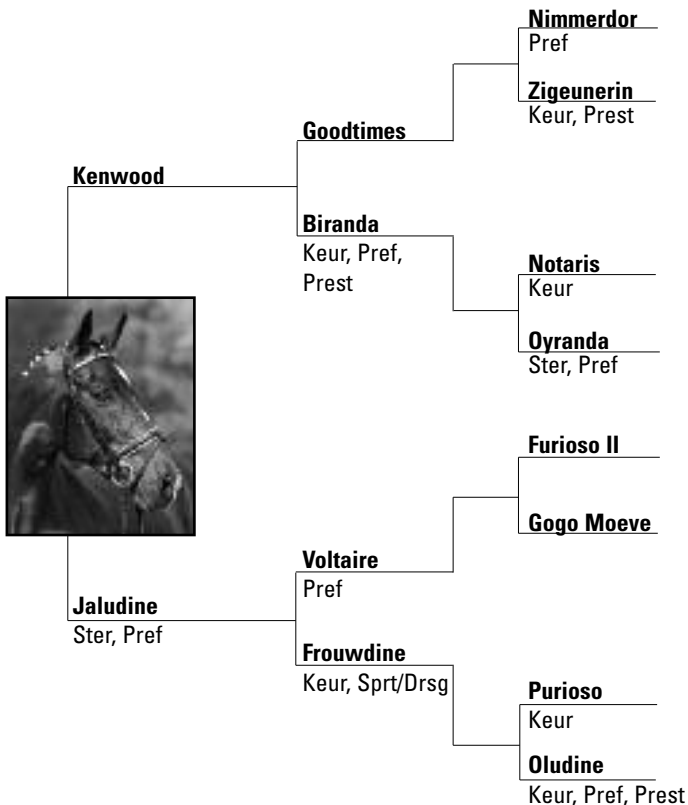

Breeding Highlights

19 Star mares/geldings

17 sons selected for the Stallion Keurings

2 sons selected for the KWPN Select Sale

1 son selected for Ermelo

Warsteiner Scores above 80% in first level

Performance Highlights

2006 - 2007

ZZ level in the Netherlands with scores up to 68%

2004-2005

Show Jumping the Netherlands

1st Den Bosch

2nd Denekamp

2nd Hengelo

2003-2004

Show Jumping the Netherlands

1st Denekamp

2nd Hengelo

2nd Weert

1st Zuidbroek

Stallion Test Scores

Walk 8, Trot 7.5, Canter 8, Dressage ability 7.5, Take off 7.5,

Technique 7.5, Scope 8, Jumping ability 8,

Placement 1st out 9 (5 approved)

Available by fresh chilled semen, EVA negative semen

Approved KWPN

Nominated IJF/IDF

Wodan, by Riverman ISF

Widanita, by Riverman ISF

photos by Jacob Melissen